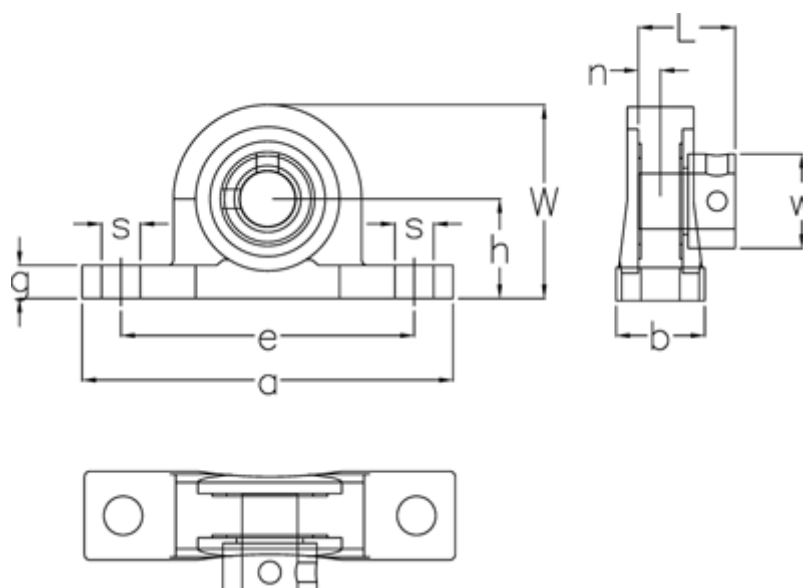

Article number: 5425058001

Description: Pillow block UP001 LDK f/shaft dia.12 mm
Housing Alu, bearing steel, extra narrow

Measures

a	= 71	Housing	= P001
b	= 16	L	= 17.5
Bearing	= U001	Nominal drive	= 4
Bolt size	= M6	s	= 7
d	= 12	W	= 38
e	= 56	w	= 19
g	= 6	Weight	= 0.1
h	= 19		